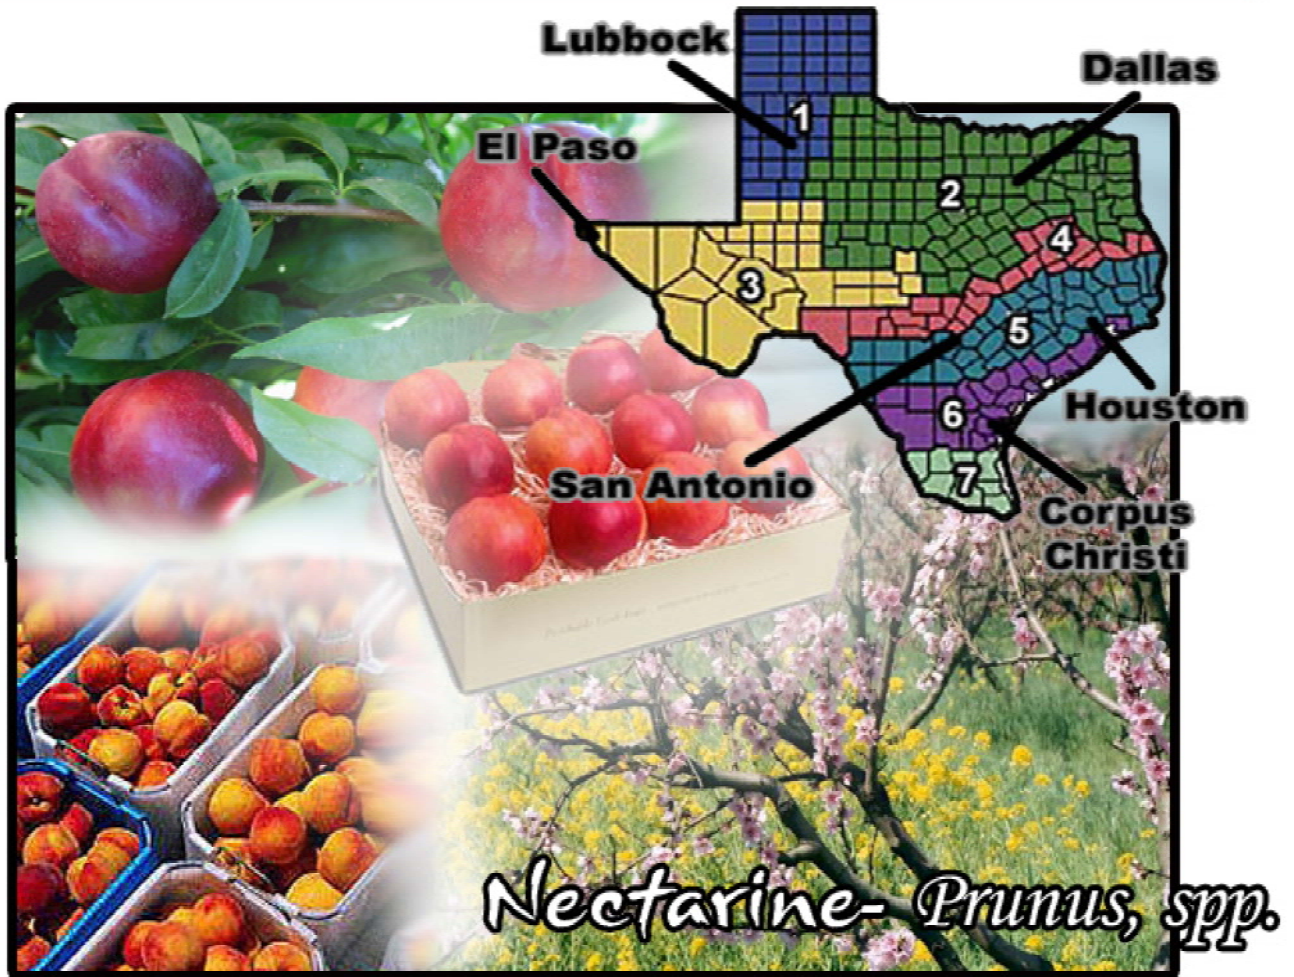

# Fruit Variety Recommendations for Texas

*Nectarine- Prunus, spp.*

Variety	Zone*	Chill Req.	Fruit Characteristics				Avg. Ripe Date	Pollination
			Stone Freeness	Skin Color	Flesh Color	Size		
Red Chief	1,2,3	High to Med	Free	Red w Yellow	Yellow	Medium	Early to Mid July	Self
Red Gold	1,2	High to Med	Free	Red w Yellow	Yellow	Medium	Early to Mid July	Self
Sunglo	1,2,3,4,5	High to Med	Free	Red over yellow	Yellow	Large	Late June	Self
Surecrop	1,2,3,4,5	High to Med	Free	Bright Red	White	Large	July	Self